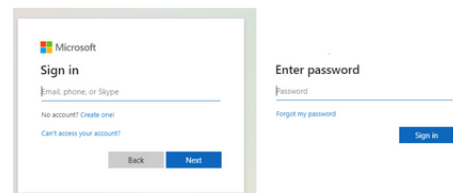

HEF Tech Connect Tips

Clever

What is Clever?

Clever is an easy way for your child to log in and learn with all of the online programs they use at school like myOn, i-Ready and Canvas. With their own personal portals, students can learn with resources selected by their teacher and district. Schools use Clever so students can have all of their digital resources in one place. Clever also eliminates the need to remember multiple usernames and passwords.

How to access Clever:

1. www.clever.com/in/hcps
2. Click HCPS Hub Login
3. Click the window icon to continue to log in from their dashboard.
4. Students will then be directed to log in using their district provided account.
User name: student number@hcps.net
for ex: 1234567@hcps.net
Password: student number then initials
for ex: 1234567ab
5. Once logged in your student will be able to access i-Ready, Canvas, myON and more!