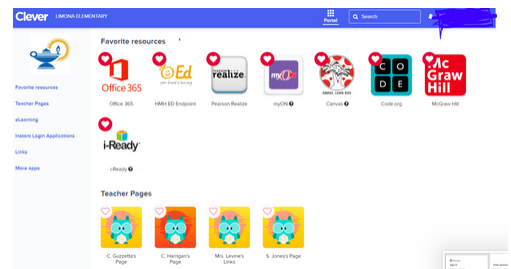

HEF Tech Connect Tips

Clever

What is Clever?

Clever is an easy way for your child to log in and learn with all of the online programs they use at school like myOn, i-Ready and Canvas. With their own personal portals, students can learn with resources selected by their teacher and district. Schools use Clever so students can have all of their digital resources in one place. Clever also eliminates the need to remember multiple usernames and passwords.

How to access Clever:

1. www.clever.com/in/hcps
2. Click HCPS Hub Login
3. Click the window icon to continue to log in from their dashboard.
4. Students will then be directed to log in using their district provided account.
User name: student number@hcps.net
for ex: 1234567@hcps.net
Password: student number then initials
for ex: 1234567ab
5. Once logged in your student will be able to access i-Ready, Canvas, myON and more!